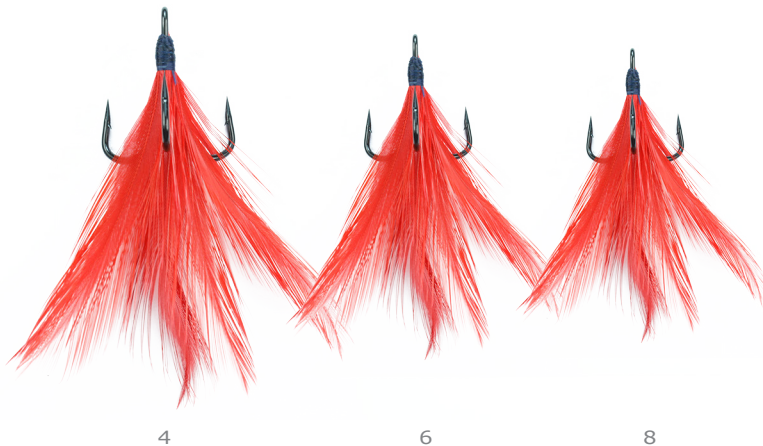

(NO - 00600)

PCS - 3 X 10 BOX