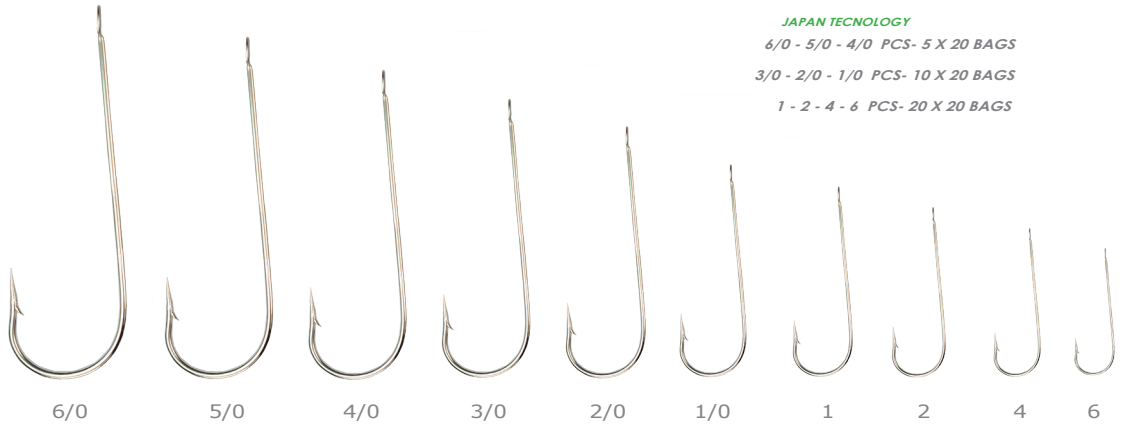

COD - 00527

SERIES

KENDAL ROUND

MADE IN JAPAN - CHEMICALLY SHARPENED

TECNO
HOOKS

ACTUAL SIZE

JAPAN TECNOLOGY

6/0 - 5/0 - 4/0 PCS- 5 X 20 BAGS

3/0 - 2/0 - 1/0 PCS- 10 X 20 BAGS

1 - 2 - 4 - 6 PCS- 20 X 20 BAGS

COD - 00711

SERIES

VM - 10

ACTUAL SIZE

PCS- 10 X 20 BAGS